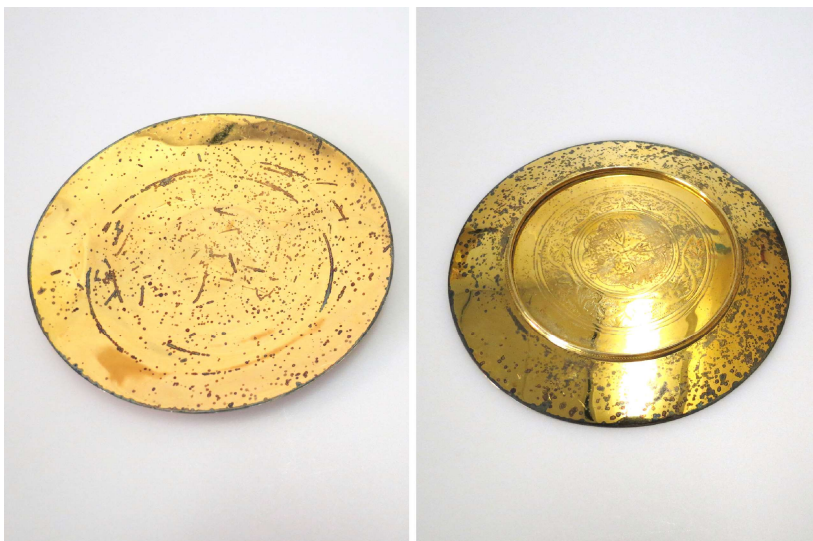

SOX-164

Paten

Gold-coloured paten with decorative detail.

Very tarnished. Requires cleaning and/or re-plating.