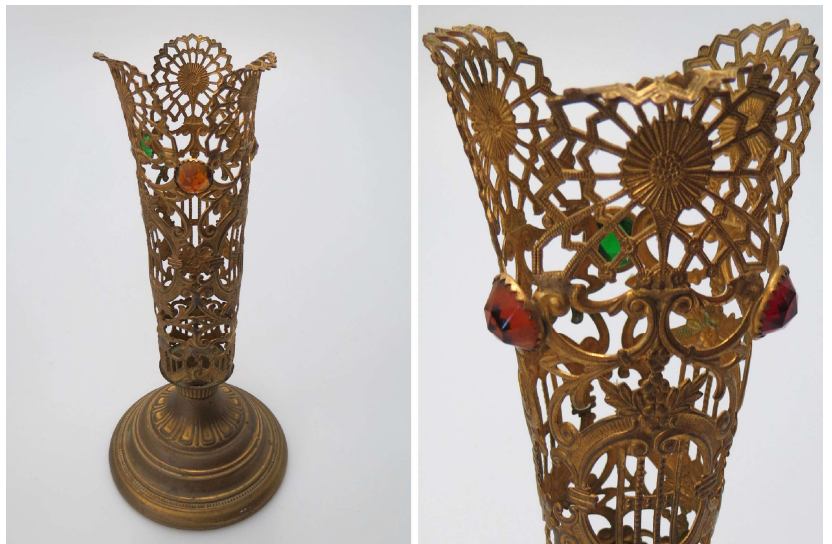

Small glass container with stopper
for transporting holy water

Decent condition.

SOX-235

Vase

Decorative brass vase with inlaid
gems.
Metal bent out of shape in spots.

3 inch diameter

Good condition.

SOX-310

Vessel

Small cut glass pitcher with spout
and handle.

Good condition

SOX-313

Cruet Lavabo

Handmade earthenware lavabo and
cruets set with water and grapes
design

6 inches tall

Excellent condition.

SOX-380

Vase

Small brass vase, could potentially serve as a stick candle holder.

5.75" tall

Very good condition; requires cleaning

SOX-418

Vessel

Red glossy ceramic vessel with golden details and cross.

6.5" tall

Excellent condition.

SOX-442

Cruet

Two grey-coloured earthenware cruets.

8" tall

Excellent condition; requires cleaning

SOX-517