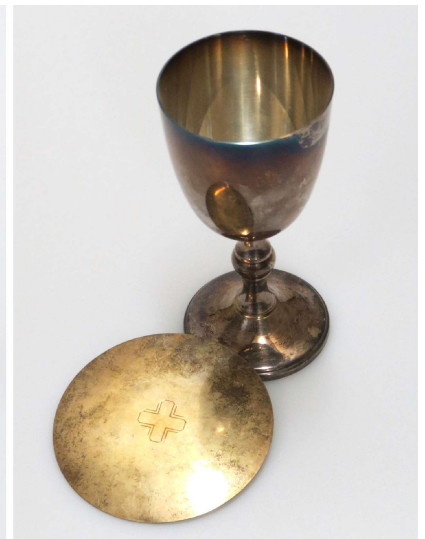

Gold-plated silver chalice.
Engraved under base, 1935.

23 cm x 15 cm x 15 cm

Requires re-plating.

SOX-116

Chalice Paten

Small silver chalice and paten set.

Very tarnished. Requires cleaning.

SOX-117

Chalice Paten

Gold-coloured chalice and paten set.
Cross detail on base.

Very tarnished. Requires cleaning
and/or re-plating.

SOX-118

Chalice Paten

Silver chalice and paten set.
Cross detail on base.

Has been cleaned. New photo
unavailable.